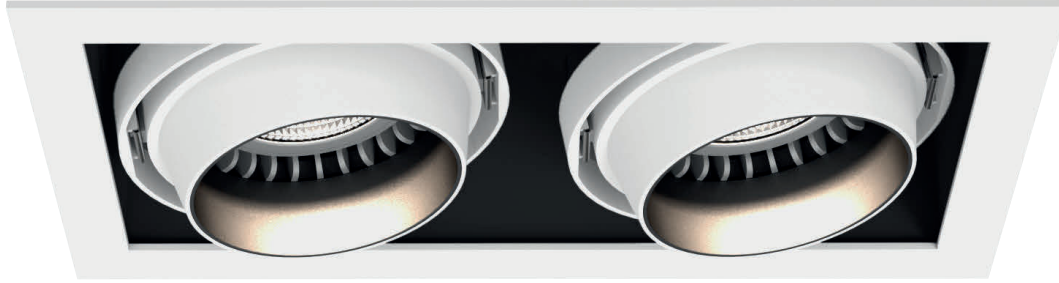

JD543

IP20

56,00 USD

- Alüminyum gövde *Aluminium housing*
- Ampulsüz *Without bulb*
- Elektrostatik toz boyama *Electrostatic powder coated*
- Boyutlar: 342x186x70 mm *Size: 342x186x70 mm*
- Beyaz *White*

G53 MAX 2x100W AR111 41x37x45.5 cm / 6 pcs 340x184 mm