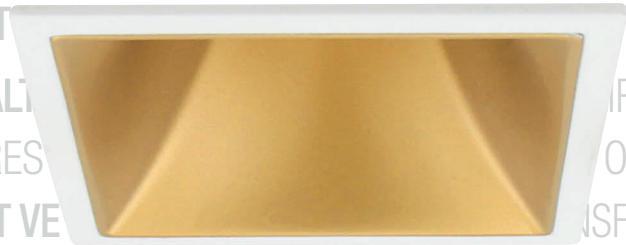

EV SERİSİ HOME SERIES BANYO BATHROOM SIVA ALTI ARMATÜRLER RECESSED LUMINAIRES SIVA ÜSTÜ ARMATÜRLER SURFACE MOUNTED LUMINAIRES DIŞ AYDINLATMA ARMATÜRLERİ OUTDOOR LUMINAIRES KOMPONENTLER COMPONENTS BALAST VE TRAFOLAR BALLASTS AND TRANSFORMERS

EV SERİSİ HOME SERIES BANYO BATHROOM SIVA ALTI ARMATÜRLER RECESSED LUMINAIRES SIVA ÜSTÜ ARMATÜRLER SURFACE MOUNTED LUMINAIRES DIŞ AYDINLATMA ARMATÜRLERİ OUTDOOR LUMINAIRES KOMPONENTLER COMPONENTS BALAST VE TRAFOLAR BALLASTS AND TRANSFORMERS

EV SERİSİ HOME SERIES BANYO BATHROOM SIVA ALTI ARMATÜRLER RECESSED LUMINAIRES SIVA ÜSTÜ ARMATÜRLER SURFACE MOUNTED LUMINAIRES DIŞ AYDINLATMA ARMATÜRLERİ OUTDOOR LUMINAIRES KOMPONENTLER COMPONENTS BALAST VE TRAFOLAR BALLASTS AND TRANSFORMERS

EV SERİSİ HOME SERIES BANYO BATHROOM SIVA ALTI ARMATÜRLER RECESSED LUMINAIRES SIVA ÜSTÜ ARMATÜRLER SURFACE MOUNTED LUMINAIRES DIŞ AYDINLATMA ARMATÜRLERİ OUTDOOR LUMINAIRES KOMPONENTLER COMPONENTS BALAST VE TRAFOLAR BALLASTS AND TRANSFORMERS

EV SERİSİ HOME SERIES BANYO BATHROOM SIVA ALTI ARMATÜRLER RECESSED LUMINAIRES SIVA ÜSTÜ ARMATÜRLER SURFACE MOUNTED LUMINAIRES DIŞ AYDINLATMA ARMATÜRLERİ OUTDOOR LUMINAIRES KOMPONENTLER COMPONENTS BALAST VE TRAFOLAR BALLASTS AND TRANSFORMERS

EV SERİSİ HOME SERIES BANYO BATHROOM SIVA ALTI ARMATÜRLER RECESSED LUMINAIRES SIVA ÜSTÜ ARMATÜRLER SURFACE MOUNTED LUMINAIRES DIŞ AYDINLATMA ARMATÜRLERİ OUTDOOR LUMINAIRES KOMPONENTLER COMPONENTS BALAST VE TRAFOLAR BALLASTS AND TRANSFORMERS

EV SERİSİ HOME SERIES BANYO BATHROOM SIVA ALTI ARMATÜRLER RECESSED LUMINAIRES SIVA ÜSTÜ ARMATÜRLER SURFACE MOUNTED LUMINAIRES DIŞ AYDINLATMA ARMATÜRLERİ OUTDOOR LUMINAIRES KOMPONENTLER COMPONENTS BALAST VE TRAFOLAR BALLASTS AND TRANSFORMERS

EV SERİSİ HOME SERIES BANYO BATHROOM SIVA ALTI ARMATÜRLER RECESSED LUMINAIRES SIVA ÜSTÜ ARMATÜRLER SURFACE MOUNTED LUMINAIRES DIŞ AYDINLATMA ARMATÜRLERİ OUTDOOR LUMINAIRES KOMPONENTLER COMPONENTS BALAST VE TRAFOLAR BALLASTS AND TRANSFORMERS

EV SERİSİ HOME SERIES BANYO BATHROOM SIVA ALTI ARMATÜRLER RECESSED LUMINAIRES SIVA ÜSTÜ ARMATÜRLER SURFACE MOUNTED LUMINAIRES DIŞ AYDINLATMA ARMATÜRLERİ OUTDOOR LUMINAIRES KOMPONENTLER COMPONENTS BALAST VE TRAFOLAR BALLASTS AND TRANSFORMERS

EV SERİSİ HOME SERIES BANYO BATHROOM SIVA ALTI ARMATÜRLER RECESSED LUMINAIRES SIVA ÜSTÜ ARMATÜRLER SURFACE MOUNTED LUMINAIRES DIŞ AYDINLATMA ARMATÜRLERİ OUTDOOR LUMINAIRES KOMPONENTLER COMPONENTS BALAST VE TRAFOLAR BALLASTS AND TRANSFORMERS